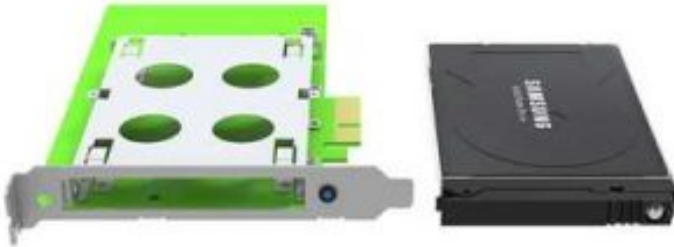

## Raidon PC04U2-EZ with U.2 SSD Support Mounted on PCIe 4.0 HBA for Storage Performance

Driver-free installation, and compatible with Windows, macOS and Linux OSs

[Raidon Technology, Inc.](#) introduces the [PC04U2-EZ](#) PCIe 3.0 and 4.0 HBA for 1xU.2 SSD.

This device is packed with features that will enhance user computing experience. With support for HBA and U.2 SSD, PCIe 3.0 and 4.0 interfaces, and compatibility with multiple OSs, the PC04U2-EZ is a must-have for any tech enthusiast. Plus, its driver-free installation makes setup a breeze.

### Features:

HBA support high speed U.2 SSD drive.

- HBA support high speed U.2 SSD drive (9.5mm):
  - **PCIe 3.0 and 4.0 interfaces:**
    - Driver-free installation:
    - Multi-OS support: Windows, macOS, Linux
  - **High durability and reliability:**
    - Future-proof: The Raidon UBOX Mini adapter converts M.2 NVMe SSDs to U.2 SSDs and fits in PC04U2-EZ
- Versatile use: for professional requiring high-performance storage or a casual user looking for a reliable device

The PC04U2-EZ is a device that offers several benefits to improve user computing experience.