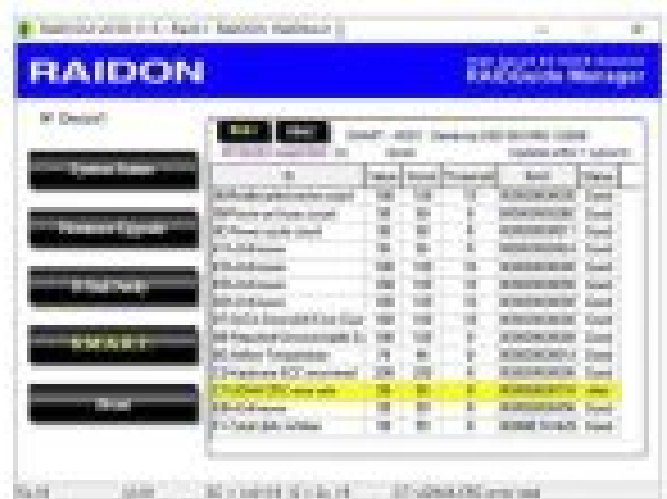

- **2 RAID modes support:** Provides RAID-1 and -0 configuration options.
- **Extensive storage configuration with independent JBOD in-line SSD Extractor:** This feature increases flexibility and control over storage and management.

[Click to enlarge](#)

- **Statusguard GUI and drive S.M.A.R.T monitoring (Windows only).**
- **Hot-swappable and plug-and-play:** Facilitates easy replacement and upgrades of drives without system interruption.
- **Key lock feature:** Provides an additional layer of security to protect the drives.