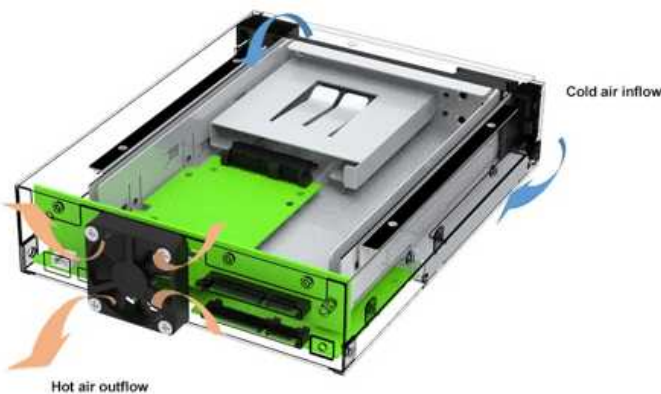

- **Efficient heat dissipation with silent fan:** Ensures the device runs while minimizing noise.
- **LED light indicator for drive monitoring:** Allows for quick and easy monitoring of drive status.
- **Easy access RAID mode switch on back panel:** Facilitates simple and convenient switching between RAID modes.